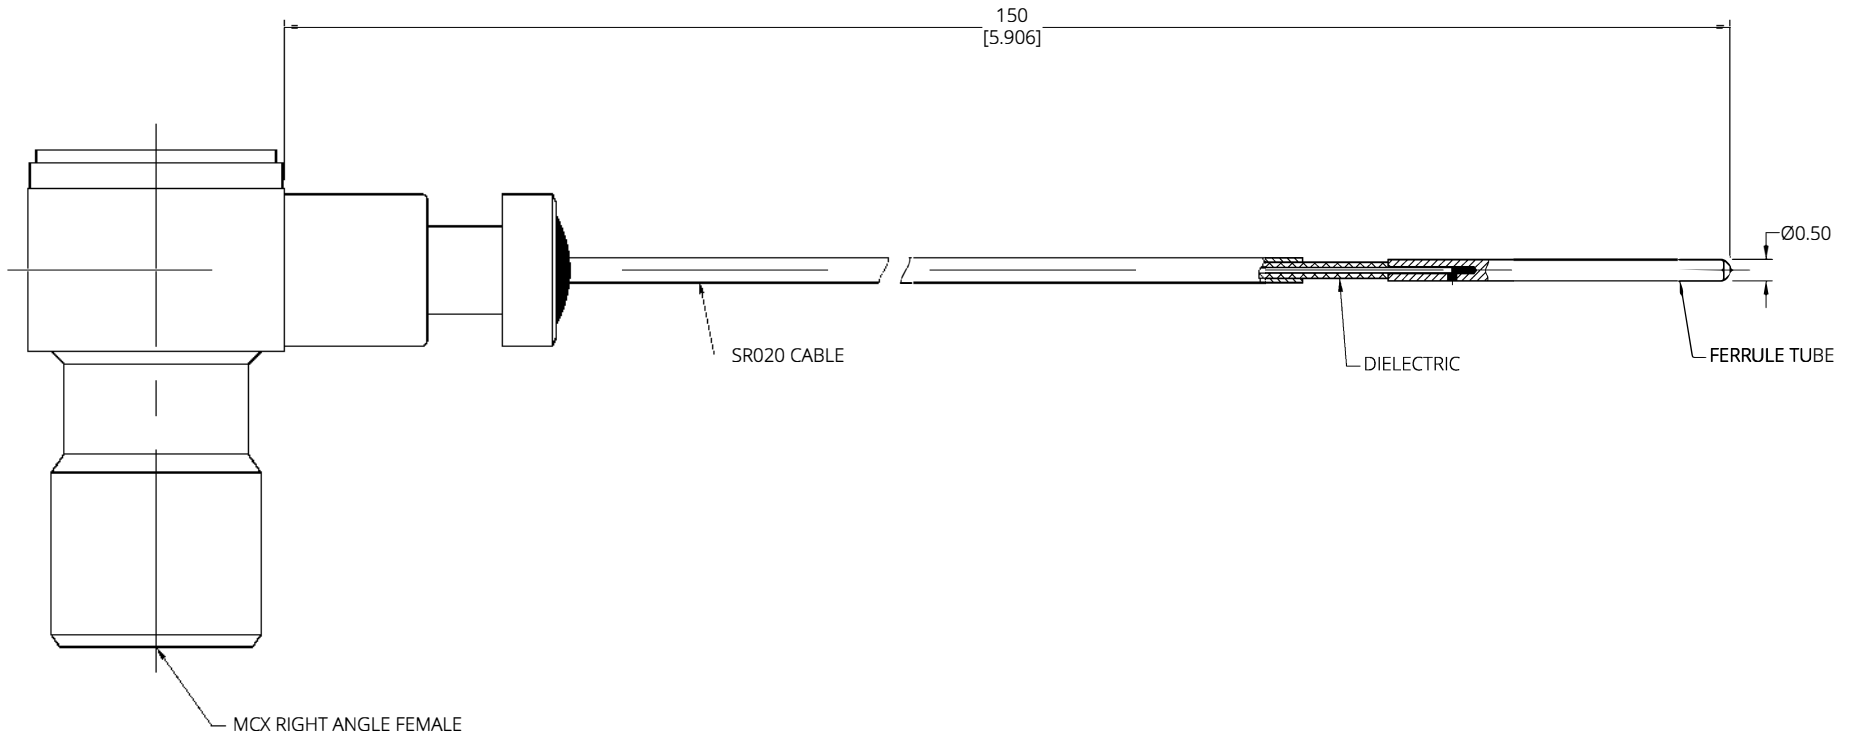

ELECTRICAL DATA:

- 1 IMPEDANCE: 50 Ω
- 2 FREQUENCY RANGE: DC~2.5 GHz

TITLE
CABLE ASSEMBLY, MCX RIGHT ANGLE FEMALE
TO PRE-TRIMMED LEA, SR020 CABLE, 15 CM

VIEW
PART NO.
SR020-MCXLF-15CM

NOTES:
1. UNLESS OTHERWISE SPECIFIED ALL DIMENSIONS ARE NOMINAL.
2. ALL SPECIFICATIONS ARE SUBJECT TO CHANGED WITHOUT NOTICE AT ANY TIME.
3. DIMENSIONS ARE IN MILLIMETERS, DIMENSIONS IN [] ARE IN INCHES
4. LENGTH TOLERANCE IS ±2%.

SIZE A3	SCALE 8:1	SHEET 1/1	REV. A
------------	--------------	--------------	-----------