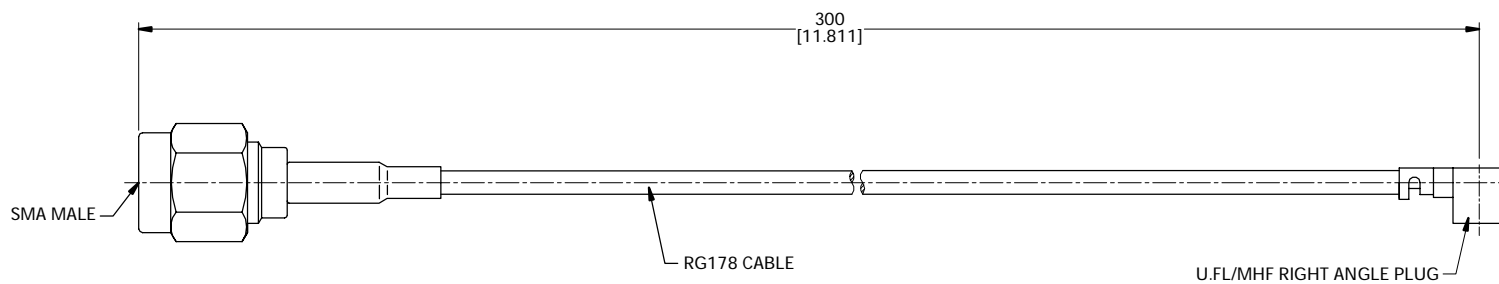

C

C

B

B

A

A

TITLE
 CABLE ASSEMBLY, SMA STRAIGHT MALE TO
 U.FL/MHF RIGHT ANGLE PLUG, RG178 CABLE, 30 CM

NOTES:
 1. UNLESS OTHERWISE SPECIFIED ALL DIMENSIONS ARE NOMINAL.
 2. ALL SPECIFICATIONS ARE SUBJECT TO CHANGED WITHOUT NOTICE AT ANY TIME.
 3. DIMENSIONS ARE IN MILLINETERS, DIMENSIONS IN [] ARE IN INCHES
 4. LENGTH TOLERANCE IS ±2%.

VIEW				PART NO.			
				RG178-SMAM-MHF-30CM			
SIZE	SCALE	SHEET	REV.	SIZE	SCALE	SHEET	REV.
A3	2.5:1	1/1	A				

4

3

2

1