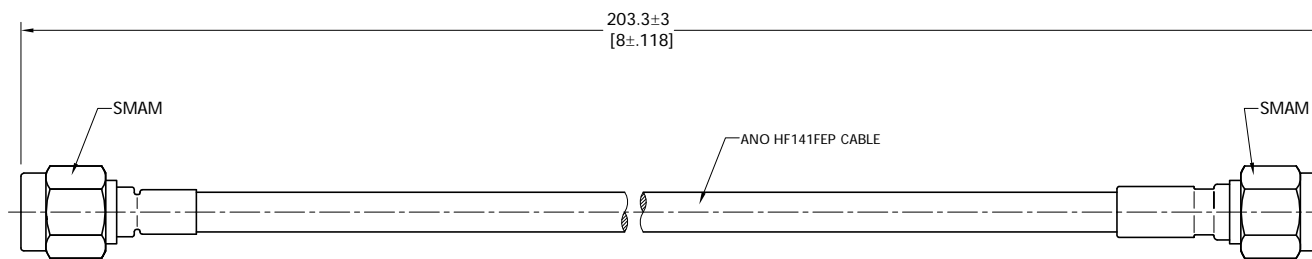

4

3

2

1

ELECTRICAL DATA:

- 1 IMPEDANCE: 50 Ω
- 2 FREQUENCY RANGE: DC-12GHz
- 3 VSWR: 1.25 MAX.
- 4 INSERTION LOSS: 0.85 dB MAX. DC-6GHz

TITLE
 CABLE ASSEMBLY, SMA STRAIGHT MALE TO SMA STRAIGHT MALE, ANO HF141FEP CABLE, 8 INCHES

- NOTES:
 1. UNLESS OTHERWISE SPECIFIED ALL DIMENSIONS ARE NOMINAL.
 2. ALL SPECIFICATIONS ARE SUBJECT TO CHANGED WITHOUT NOTICE AT ANY TIME.
 3. DIMENSIONS ARE IN MILLIMETERS, DIMENSIONS IN [] ARE IN INCHES
 4. LENGTH TOLERANCE IS ±2%.

VIEW	PART NO.			
	HF141FEP-SMAM-SMAM-8			
SIZE	SCALE	SHEET	REV.	
A3	2:1	1/1	A	

4

3

2

1