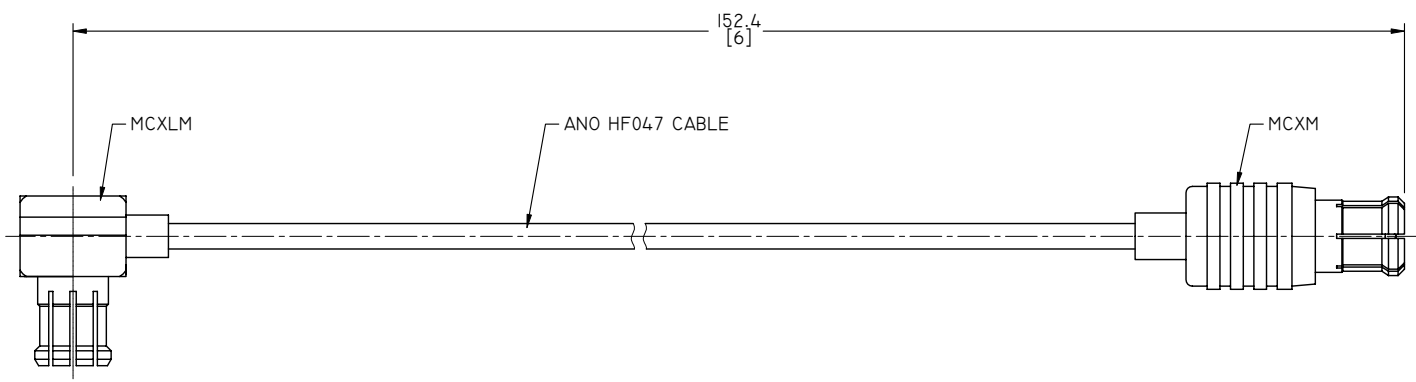

4

3

2

1

ELECTRICAL DATA:  
 1 IMPEDANCE: 50 OHMS  
 2 FREQUENCY RANGE: DC~1 GHZ

TITLE  
 CABLE ASSEMBLY, MCX RIGHT ANGLE TO  
 MCX STRAIGHT MALE, ANO HF047 CABLE, 6 INCHES

NOTES:  
 1. UNLESS OTHERWISE SPECIFIED ALL DIMENSIONS ARE NOMINAL.  
 2. ALL SPECIFICATIONS ARE SUBJECT TO CHANGED WITHOUT NOTICE AT ANY TIME.  
 3. DIMENSIONS ARE IN MILLIMETERS, DIMENSIONS IN [ ] ARE IN INCHES.  
 4. LENGTH TOLERANCE IS ±2%.

VIEW	PART NO. HF047-MCXLM-MCXM-6		SHEET	REV.
	SIZE A3	SCALE 4:1	I/1	A

4

3

2

1