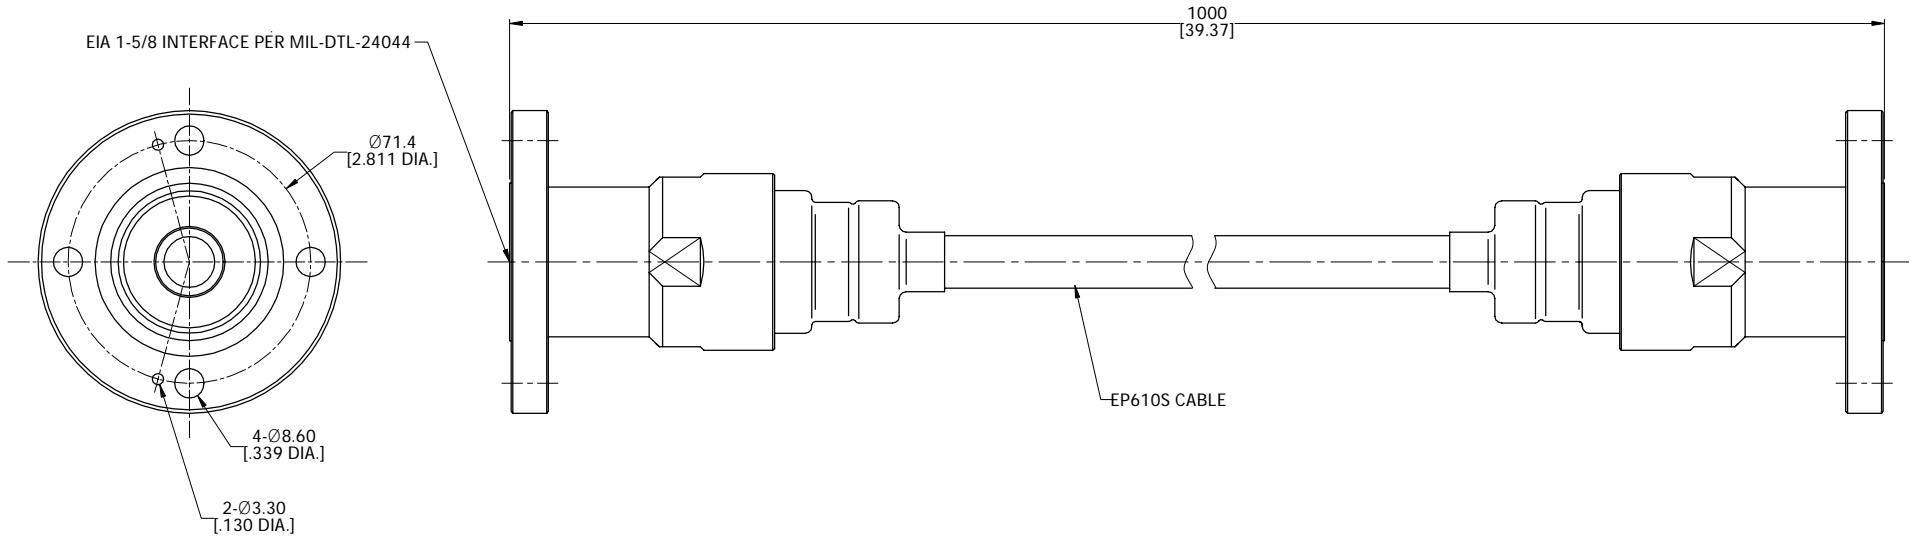

ELECTRICAL DATA:

- 1 IMPEDANCE: 50 Ω
- 2 FREQUENCY RANGE: DC-450 MHz

TITLE
 CABLE ASSEMBLY, EIA 1-5/8 MALE TO
 EIA 1-5/8 MALE, EP610S CABLE, 1 METER

VIEW
 PART NO.
 EP610S-EIA158-EIA158-1M

SIZE A3	SCALE 1:1.5	SHEET 1/1	REV. A
------------	----------------	--------------	-----------

- NOTES:
1. UNLESS OTHERWISE SPECIFIED ALL DIMENSIONS ARE NOMINAL.
 2. ALL SPECIFICATIONS ARE SUBJECT TO CHANGED WITHOUT NOTICE AT ANY TIME.
 3. DIMENSIONS ARE IN MILLIMETERS, DIMENSIONS IN [] ARE IN INCHES
 4. LENGTH TOLERANCE IS ±2%.