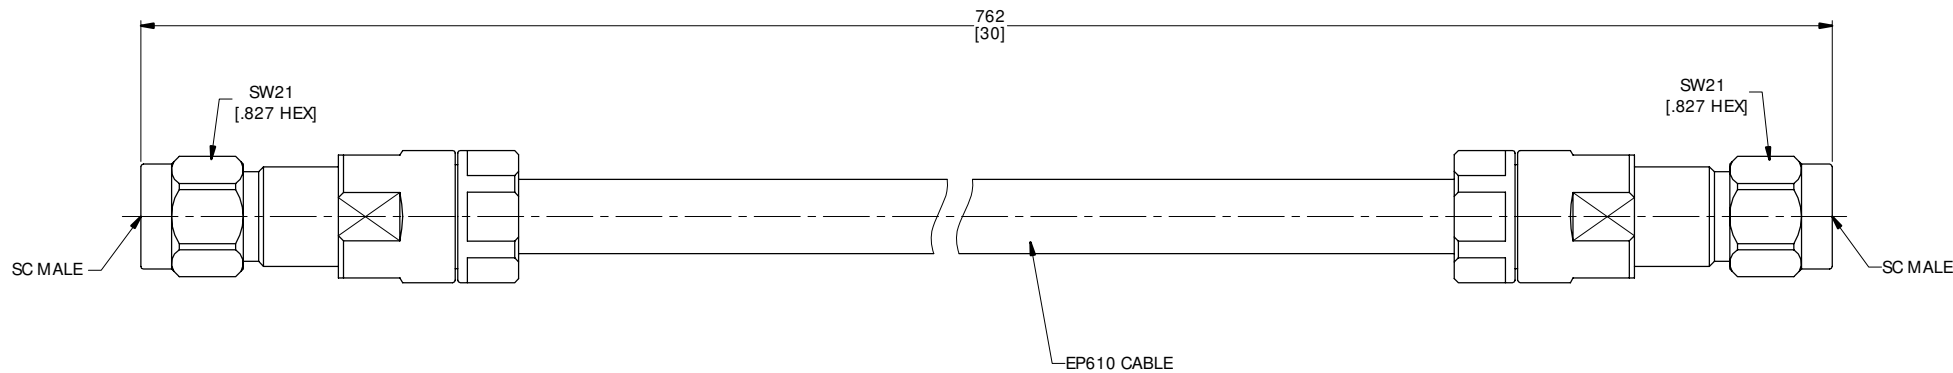

C

C

B

B

A

A

TITLE
 CABLE ASSEMBLY, SC MALE TO SC MALE
 EP610 CABLE, 30 INCHES

NOTES:
 1. UNLESS OTHERWISE SPECIFIED ALL DIMENSIONS ARE NOMINAL.
 2. ALL SPECIFICATIONS ARE SUBJECT TO CHANGED WITHOUT NOTICE AT ANY TIME.
 3. DIMENSIONS ARE IN MILLIMETERS, DIMENSIONS IN [] ARE IN INCHES
 4. LENGTH TOLERANCE IS ±2%.

VIEW				PART NO. EP610-SCM-SCM-30			
SIZE A3	SCALE 1:1	SHEET 1/1	REV. A				

4

3

2

1