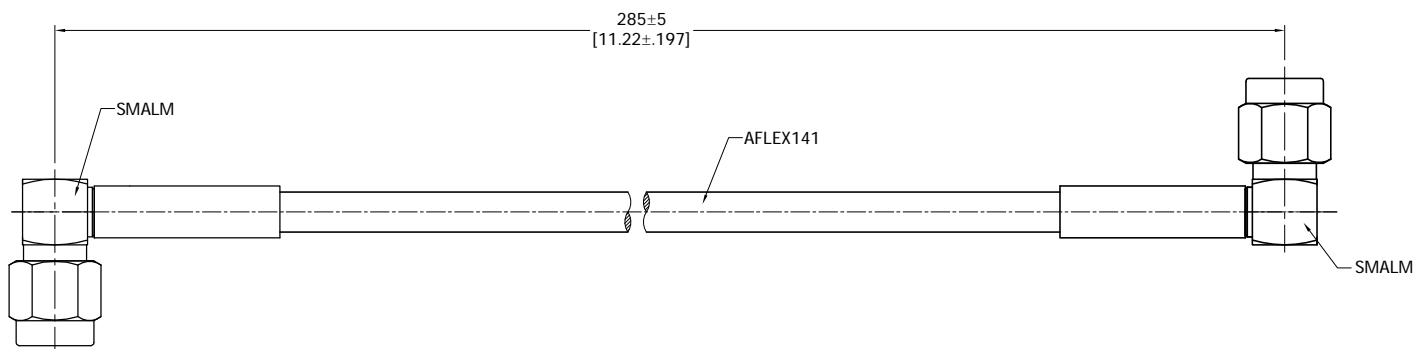

ELECTRICAL DATA:

- 1 IMPEDANCE: 50 Ω
- 2 FREQUENCY RANGE: DC-6GHz
- 3 VSWR: 1.30 MAX.
- 4 INSERTION LOSS: 0.70 dB MAX.

TITLE
CABLE ASSEMBLY, SMA R/A MALE TO SMA R/A MALE,
AFLEX141 CABLE, 28.5CM, 180 DEGREE

- NOTES:
1. UNLESS OTHERWISE SPECIFIED ALL DIMENSIONS ARE NOMINAL.
2. ALL SPECIFICATIONS ARE SUBJECT TO CHANGED WITHOUT NOTICE AT ANY TIME.
3. DIMENSIONS ARE IN MILLIMETERS, DIMENSIONS IN [] ARE IN INCHES
4. LENGTH TOLERANCE IS ±2%.

VIEW

PART NO.

AF141-SMALM-SMALM-28.5CM-180DEG

SIZE
A3

SCALE
2:1

SHEET
1/1

REV.
A