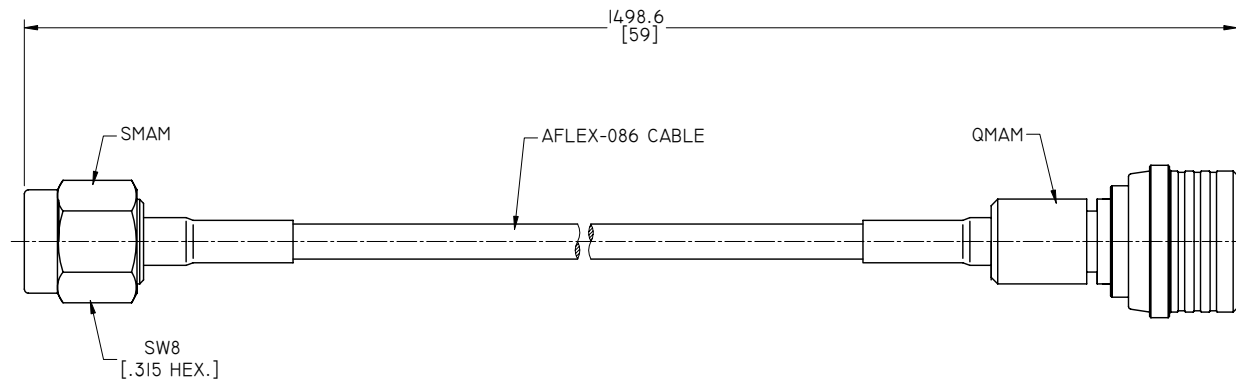

4

3

2

1

ELECTRICAL DATA:  
 1 IMPEDANCE: 50 OHMS  
 2 FREQUENCY RANGE: DC~18 GHZ

TITLE  
 CABLE ASSEMBLY, SMA STRAIGHT MALE TO  
 QMA STRAIGHT MALE, AFLEX-086 CABLE, 59 INCHES

NOTES:  
 1. UNLESS OTHERWISE SPECIFIED ALL DIMENSIONS ARE NOMINAL.  
 2. ALL SPECIFICATIONS ARE SUBJECT TO CHANGED WITHOUT NOTICE AT ANY TIME.  
 3. DIMENSIONS ARE IN MILLINMETERS. DIMENSIONS IN [ ] ARE IN INCHES  
 4. LENGTH TOLERANCE IS ±2%.

VIEW	PART NO.		
	AF086-SMAM-QMAM-59		
SIZE	SCALE	SHEET	REV.
A3	2.5:1	1/1	A

4

3

2

1