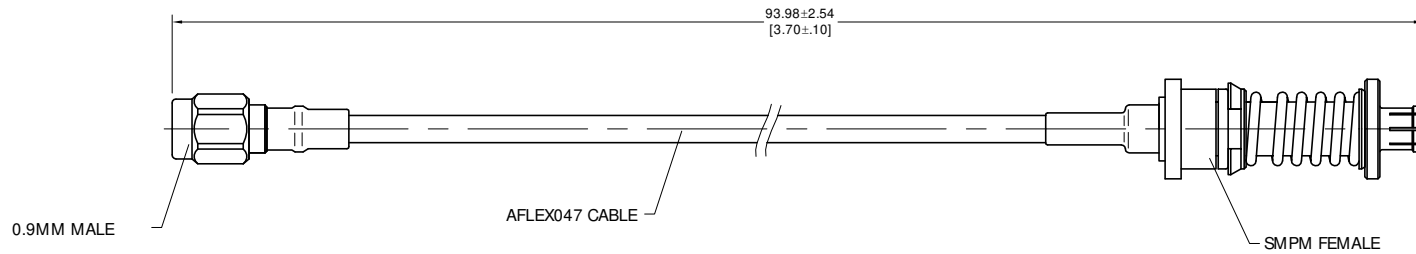

4

3

2

1

ELECTRICAL DATA:

- 1 IMPEDANCE: 50 Ω
- 2 FREQUENCY RANGE: DC~18 GHz
- 3 VSWR: 1.35 MAX
- 4 INSERTION LOSS: 1.05 dB MAX

D

D

C

B

A

B

A

TITLE
 CABLE ASSEMBLY, 0.9MM STRAIGHT MALE TO VITA67.3
 PLUG-IN CONTACT SMPM STRAIGHT FEMALE , AFLEX-047
 CABLE, 3.7 INCHES

NOTES:
 1. UNLESS OTHERWISE SPECIFIED ALL DIMENSIONS ARE NOMINAL.
 2. ALL SPECIFICATIONS ARE SUBJECT TO CHANGED WITHOUT NOTICE AT ANY TIME.
 3. DIMENSIONS ARE IN MILLIMETERS, DIMENSIONS IN [] ARE IN INCHES
 4. LENGTH TOLERANCE IS ±2%.

VIEW

PART NO.

AF047-0.9M-SMPM(F)-3.7

SIZE
A3

SCALE
4:1

SHEET
1/1

REV.
A

4